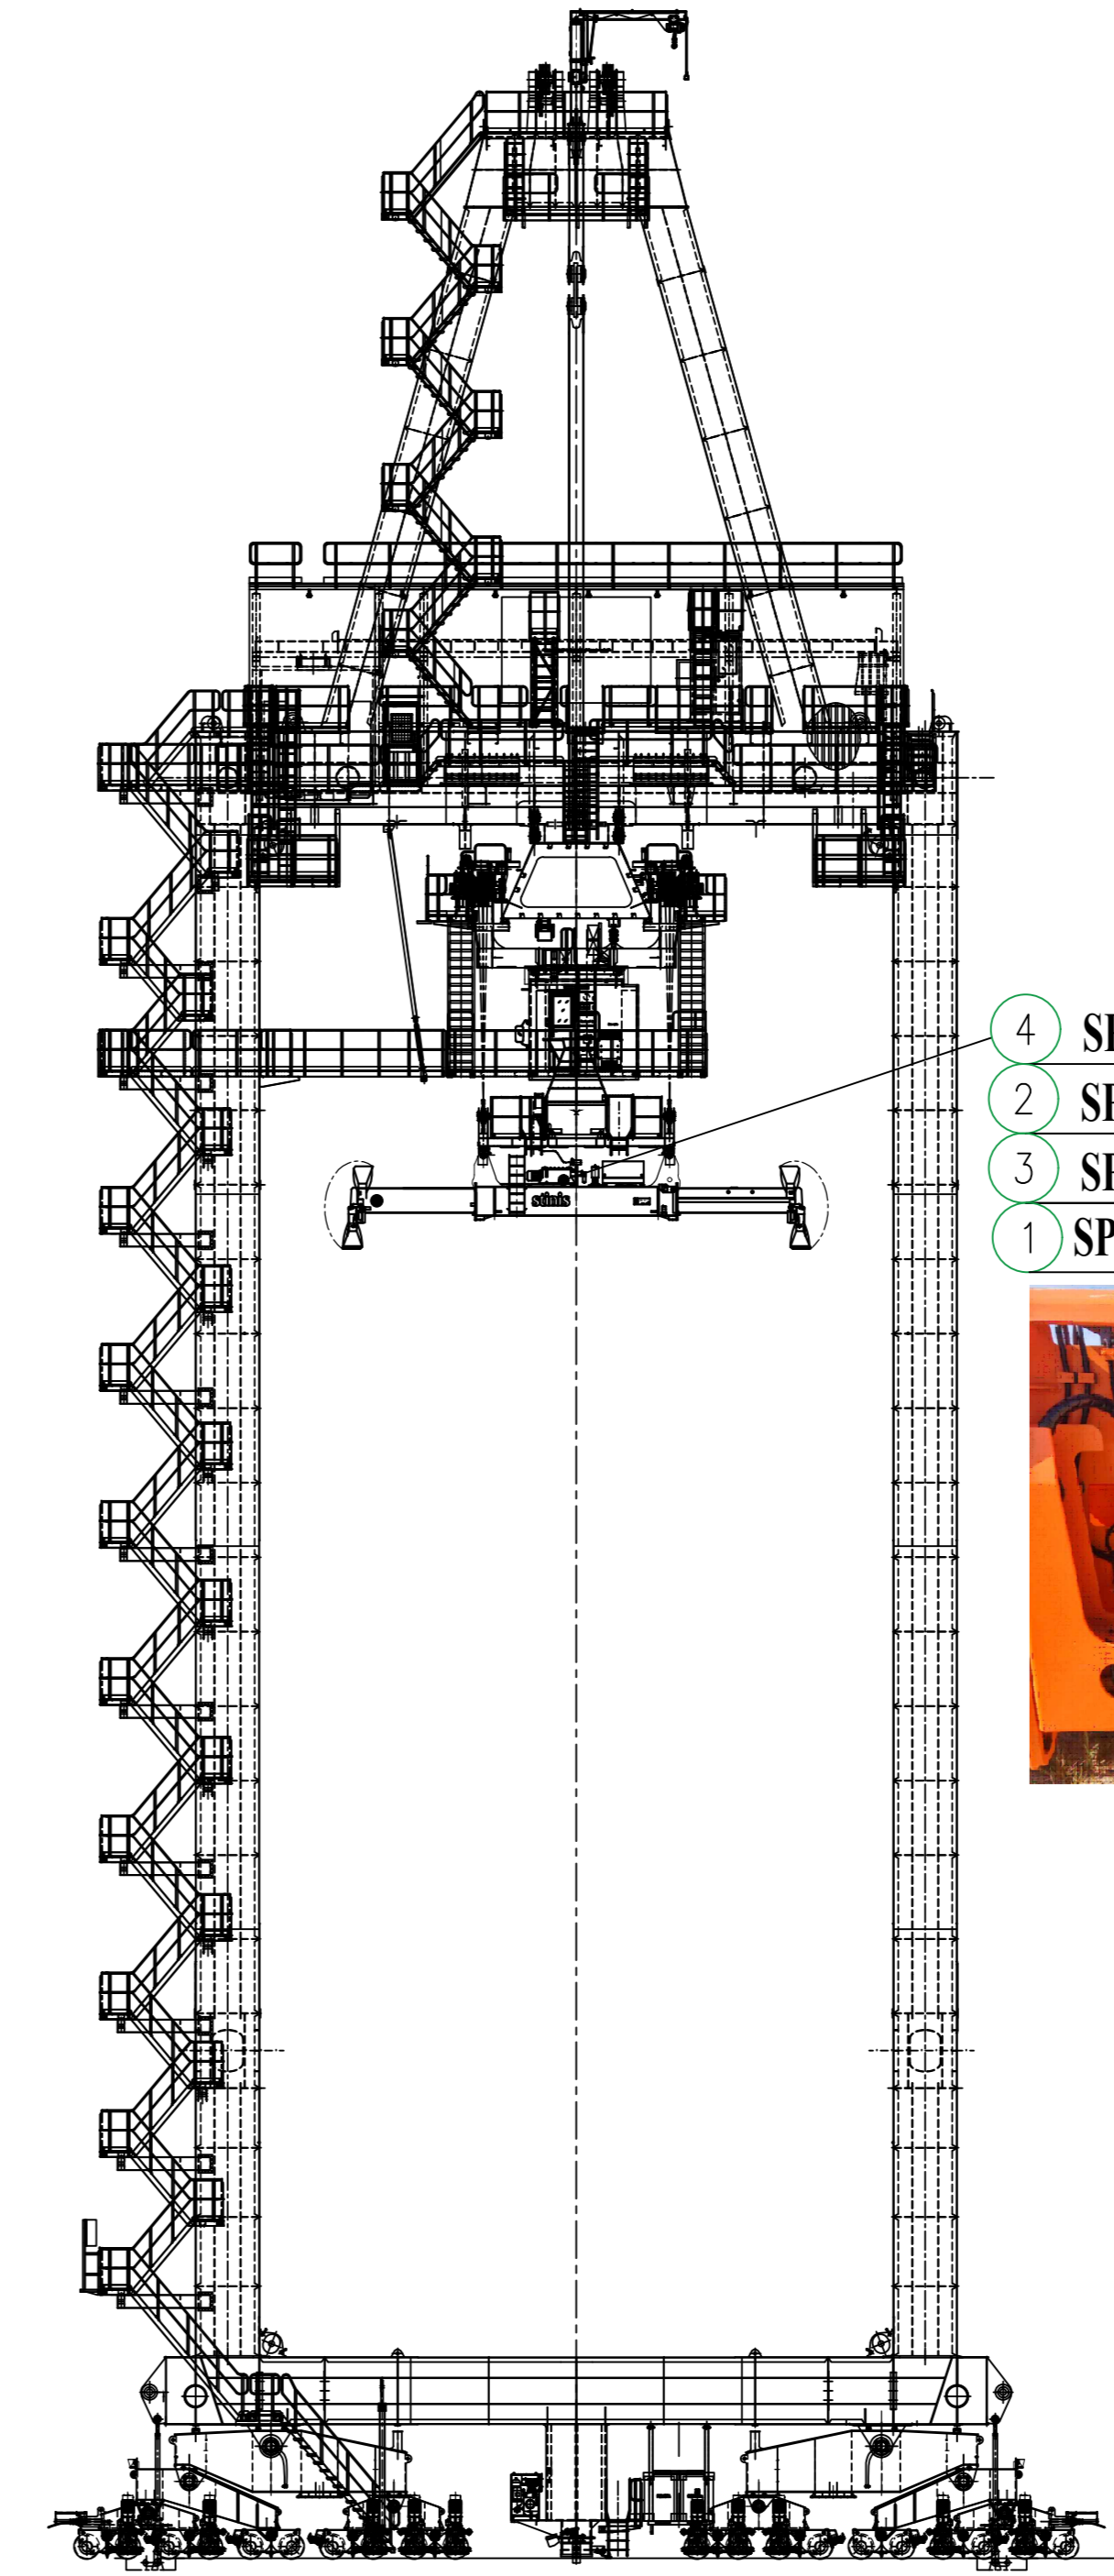

HYDRAULIC PARTS CATALOG

- ① ANTI-SLAG HYDRAULIC CYLINDER
- ② HYDRAULIC HOSE
- ③ SOLENOID VALVE
- ④ SAFETY BRAKE HYDRAULIC UNIT
- ② HYDRAULIC HOSE
- ③ SOLENOID VALVE

- ① TRO. TENSION HYDRAULIC CYLINDER
- ④ TRO. TENSION HYDRAULIC UNIT
- ② HYDRAULIC HOSE
- ③ SOLENOID VALVE

- ④ SPR HYR. POWER UNIT
- ② SPR HYDRAULIC HOSE
- ③ SPR SOLENOID VALVE
- ① SPR HYDRAULIC CYLINDER

- ① GANTRY WHEEL BRAKE HYDRAULIC UNIT
- ② HYDRAULIC HOSE
- ③ SOLENOID VALVE